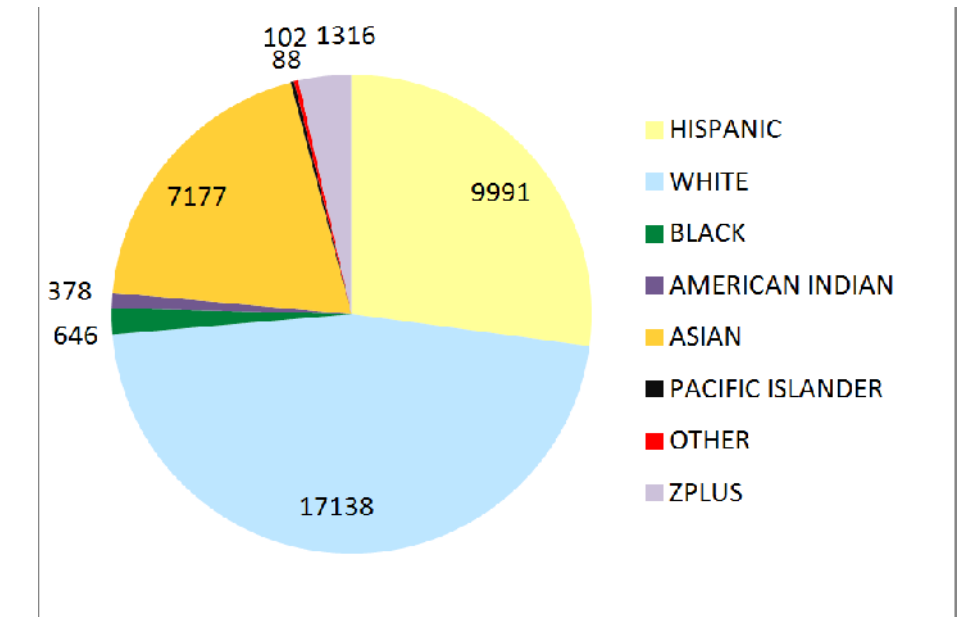

1 : 63,360
1 inch equals 1 mile

October 10, 2011

Created by the Sutter County Community Services Department
California State Plane Zone 2 Projection, North American Datum 83 Coordinate System

TRUSTEE AREA 1 TOTAL POPULATION: 19,124

TRUSTEE AREA 2 TOTAL POPULATION: 19,043

TRUSTEE AREA 3 TOTAL POPULATION: 36,836

TRUSTEE AREA 4 TOTAL POPULATION: 19,369