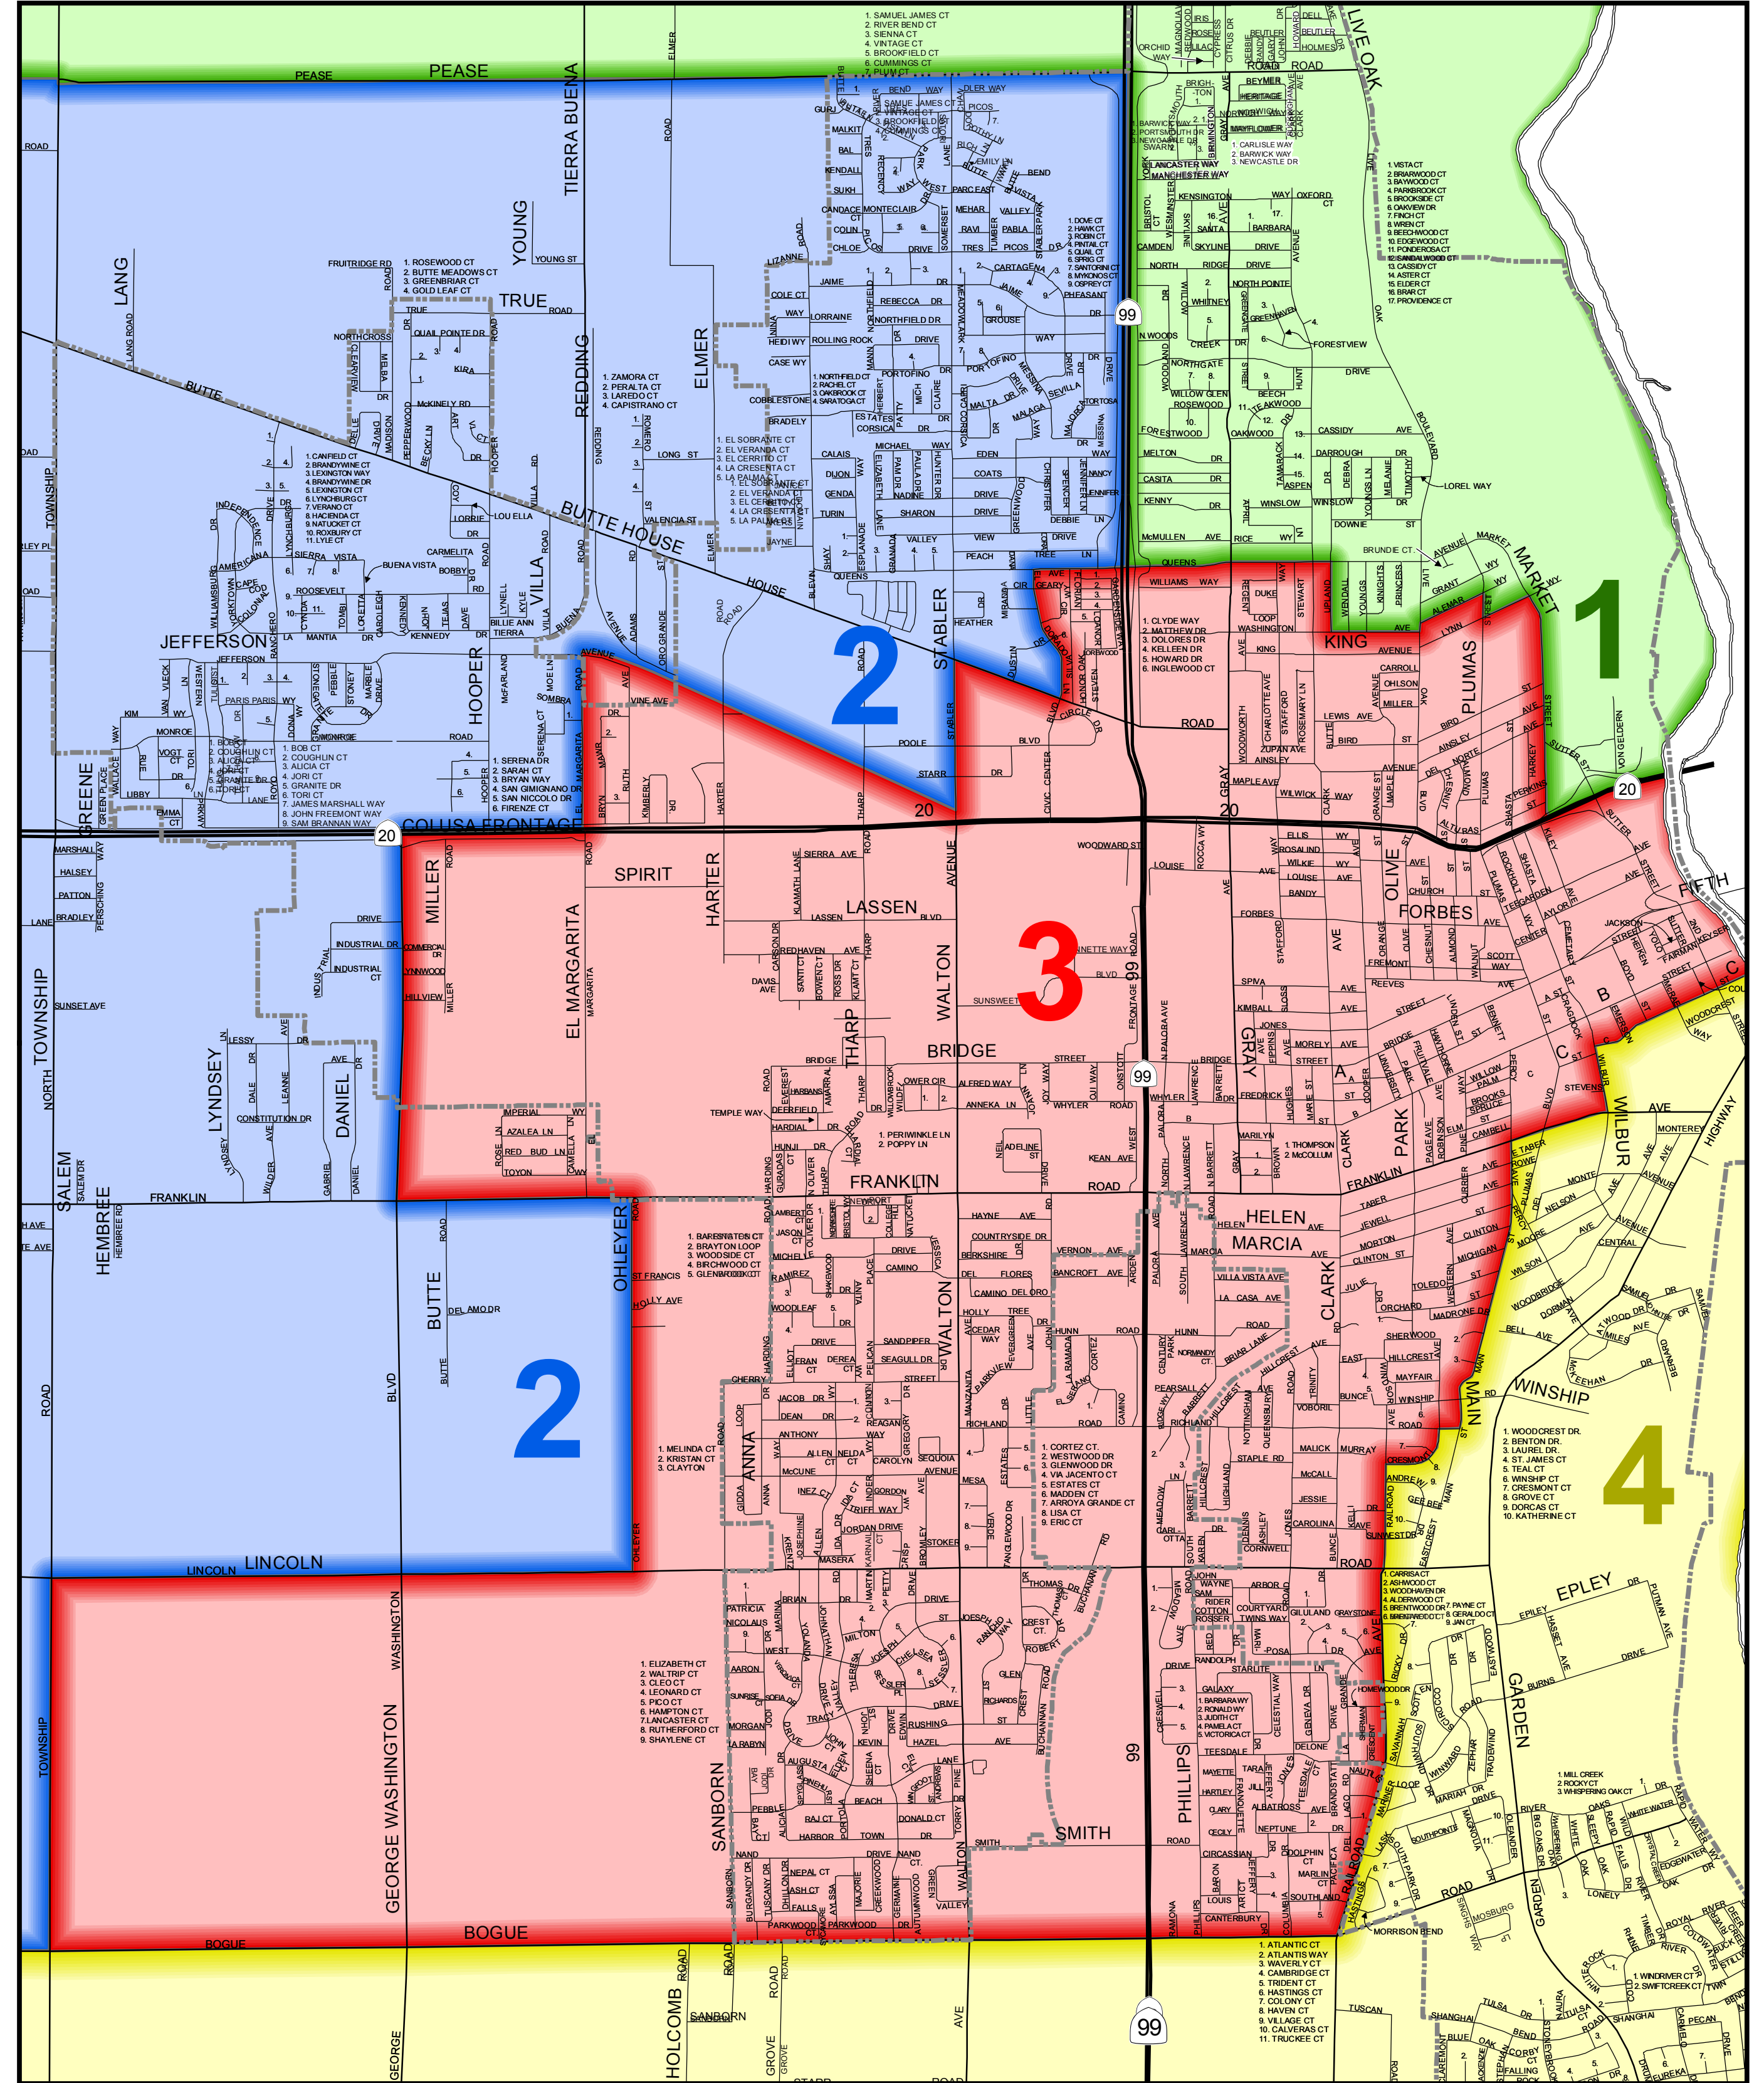

SUTTER COUNTY

BOARD OF EDUCATION TRUSTEES AREAS

SUTTER COUNTY BOARD OF ED BLOWUP

- Minor Roads
- Major Roads
- Highways
- Railroads
- Leaves
- City Limits
- BOE Trustee Area 1
- BOE Trustee Area 2
- BOE Trustee Area 3
- BOE Trustee Area 4

1 : 63,360
1 inch equals 1 mile

October 10, 2011

Created by the Sutter County Community Services Department
California State Plane Zone 2 Projection, North American Datum 83 Coordinate System

TRUSTEE AREA 1 TOTAL POPULATION: 19,124

TRUSTEE AREA 2 TOTAL POPULATION: 19,043

TRUSTEE AREA 3 TOTAL POPULATION: 36,836

TRUSTEE AREA 4 TOTAL POPULATION: 19,369