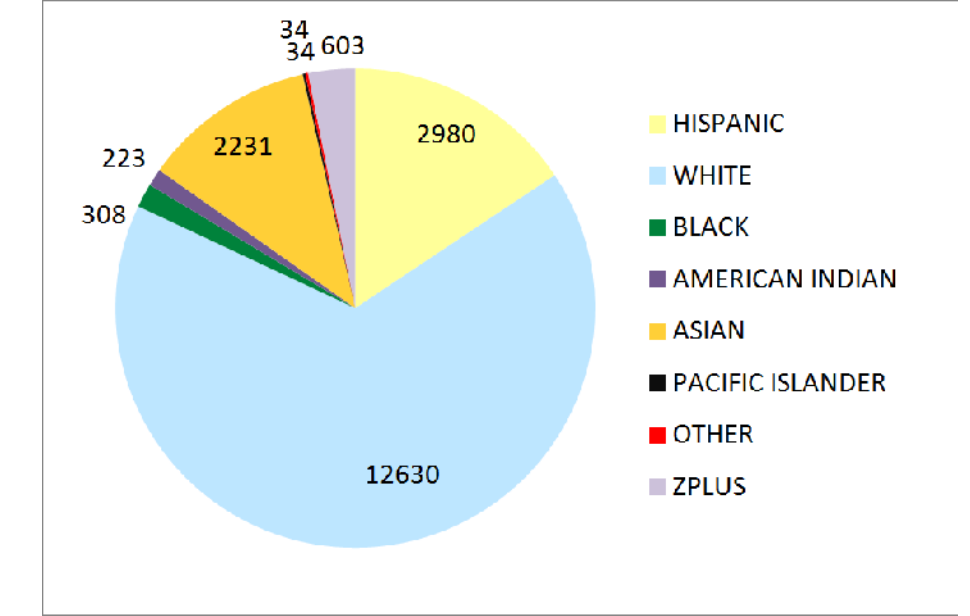

1 : 63,360
1 inch equals 1 mile

October 10, 2011

Created by the Sutter County Community Services Department
California State Plane Zone 2 Projection, North American Datum 83 Coordinate System

TRUSTEE AREA 1 TOTAL POPULATION: 19,124

TRUSTEE AREA 2 TOTAL POPULATION: 19,043

TRUSTEE AREA 3 TOTAL POPULATION: 36,836

TRUSTEE AREA 4 TOTAL POPULATION: 19,369