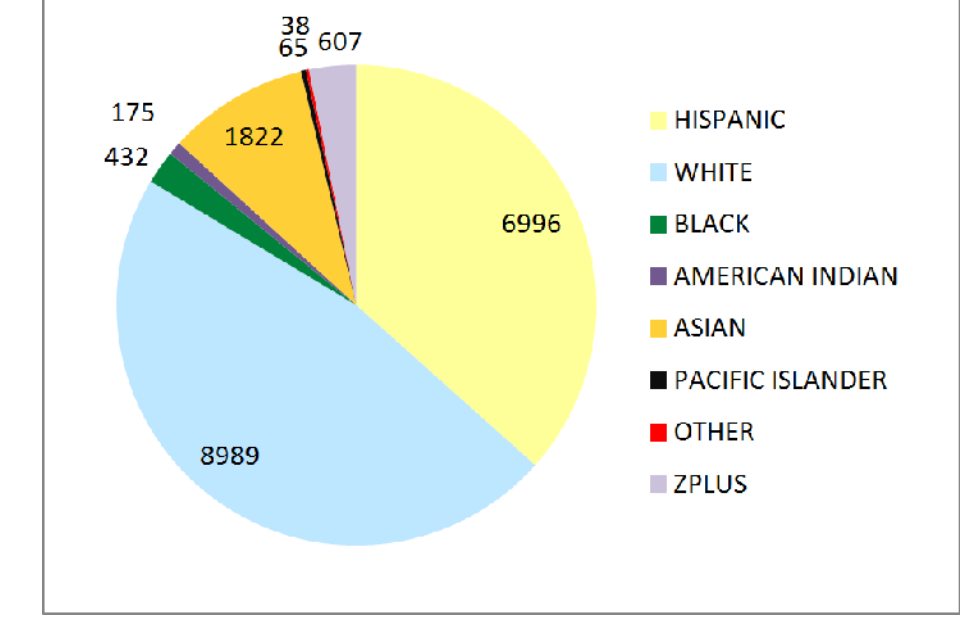

SUTTER COUNTY

BOARD OF EDUCATION TRUSTEES AREAS

SUTTER COUNTY BOARD OF ED BLOWUP

- Minor Roads
- Major Roads
- Highways
- Railroads
- Leaves
- City Limits
- BOE Trustee Area 1
- BOE Trustee Area 2
- BOE Trustee Area 3
- BOE Trustee Area 4

1 : 63,360
1 inch equals 1 mile

October 10, 2011

Created by the Sutter County Community Services Department
California State Plane Zone 2 Projection, North American Datum 83 Coordinate System

TRUSTEE AREA 1 TOTAL POPULATION: 19,124

TRUSTEE AREA 2 TOTAL POPULATION: 19,043

TRUSTEE AREA 3 TOTAL POPULATION: 36,836

TRUSTEE AREA 4 TOTAL POPULATION: 19,369