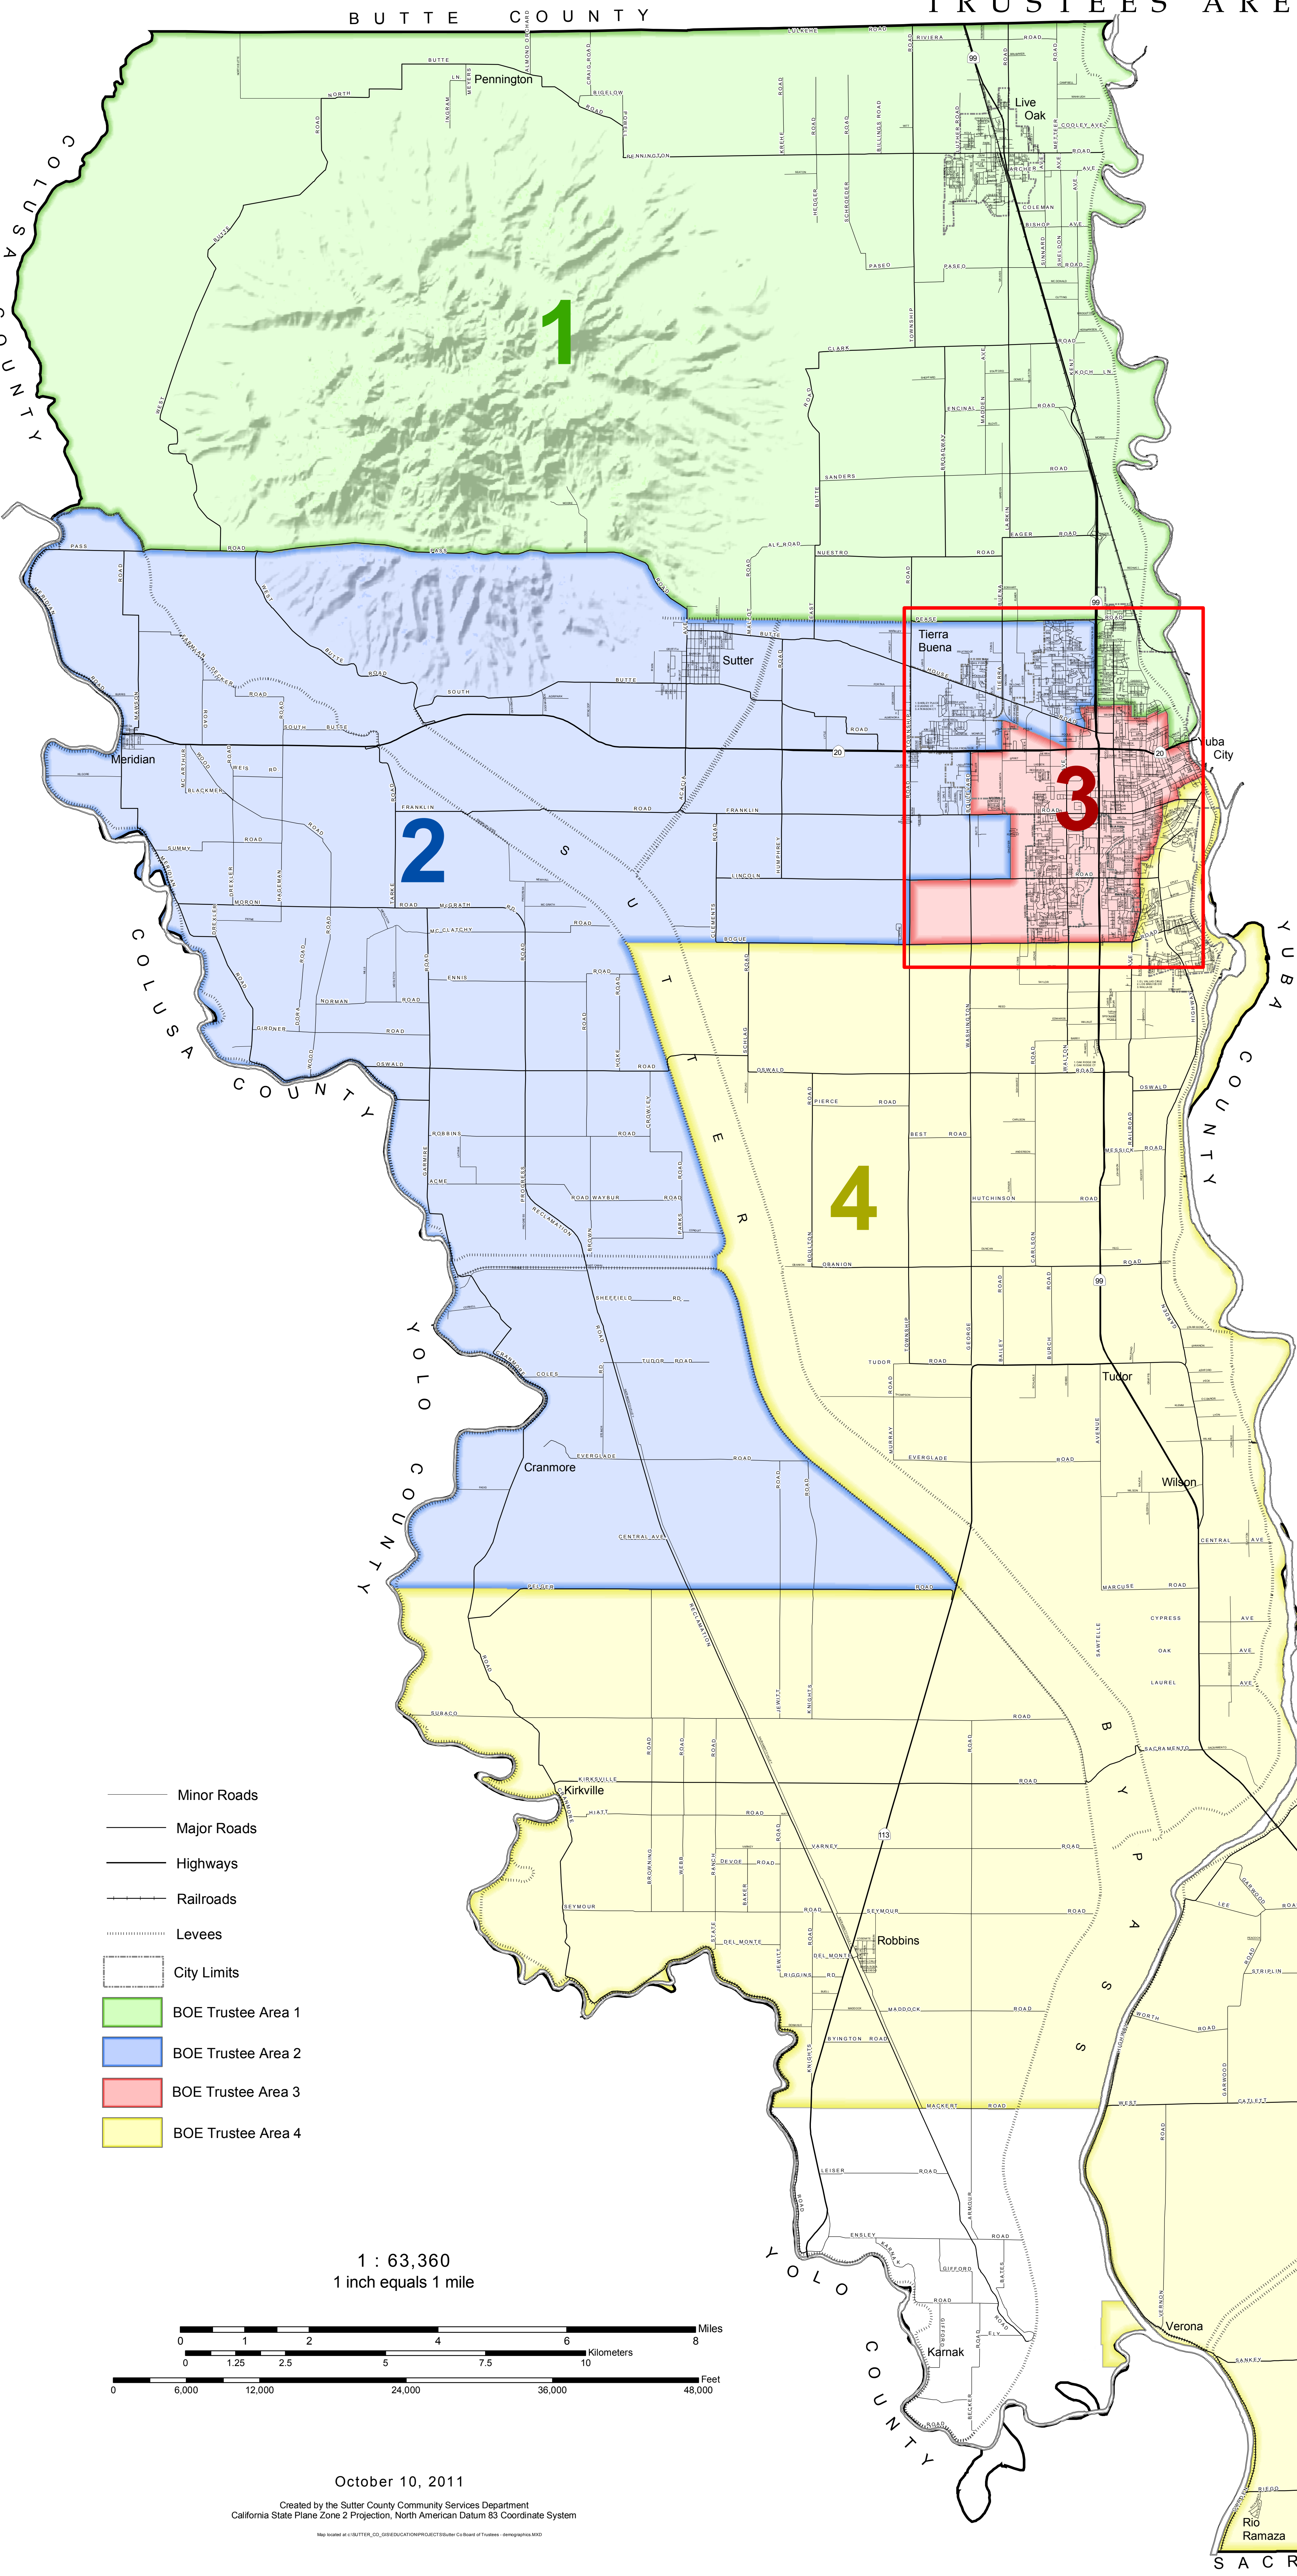

SUTTER COUNTY

BOARD OF EDUCATION TRUSTEES AREAS

SUTTER COUNTY BOARD OF ED BLOWUP

- Minor Roads
- Major Roads
- Highways
- Railroads
- Leaves
- City Limits
- BOE Trustee Area 1
- BOE Trustee Area 2
- BOE Trustee Area 3
- BOE Trustee Area 4

1 : 63,360
1 inch equals 1 mile

October 10, 2011

Created by the Sutter County Community Services Department
California State Plane Zone 2 Projection, North American Datum 83 Coordinate System

TRUSTEE AREA 1 TOTAL POPULATION: 19,124

TRUSTEE AREA 2 TOTAL POPULATION: 19,043

TRUSTEE AREA 3 TOTAL POPULATION: 36,836

TRUSTEE AREA 4 TOTAL POPULATION: 19,369